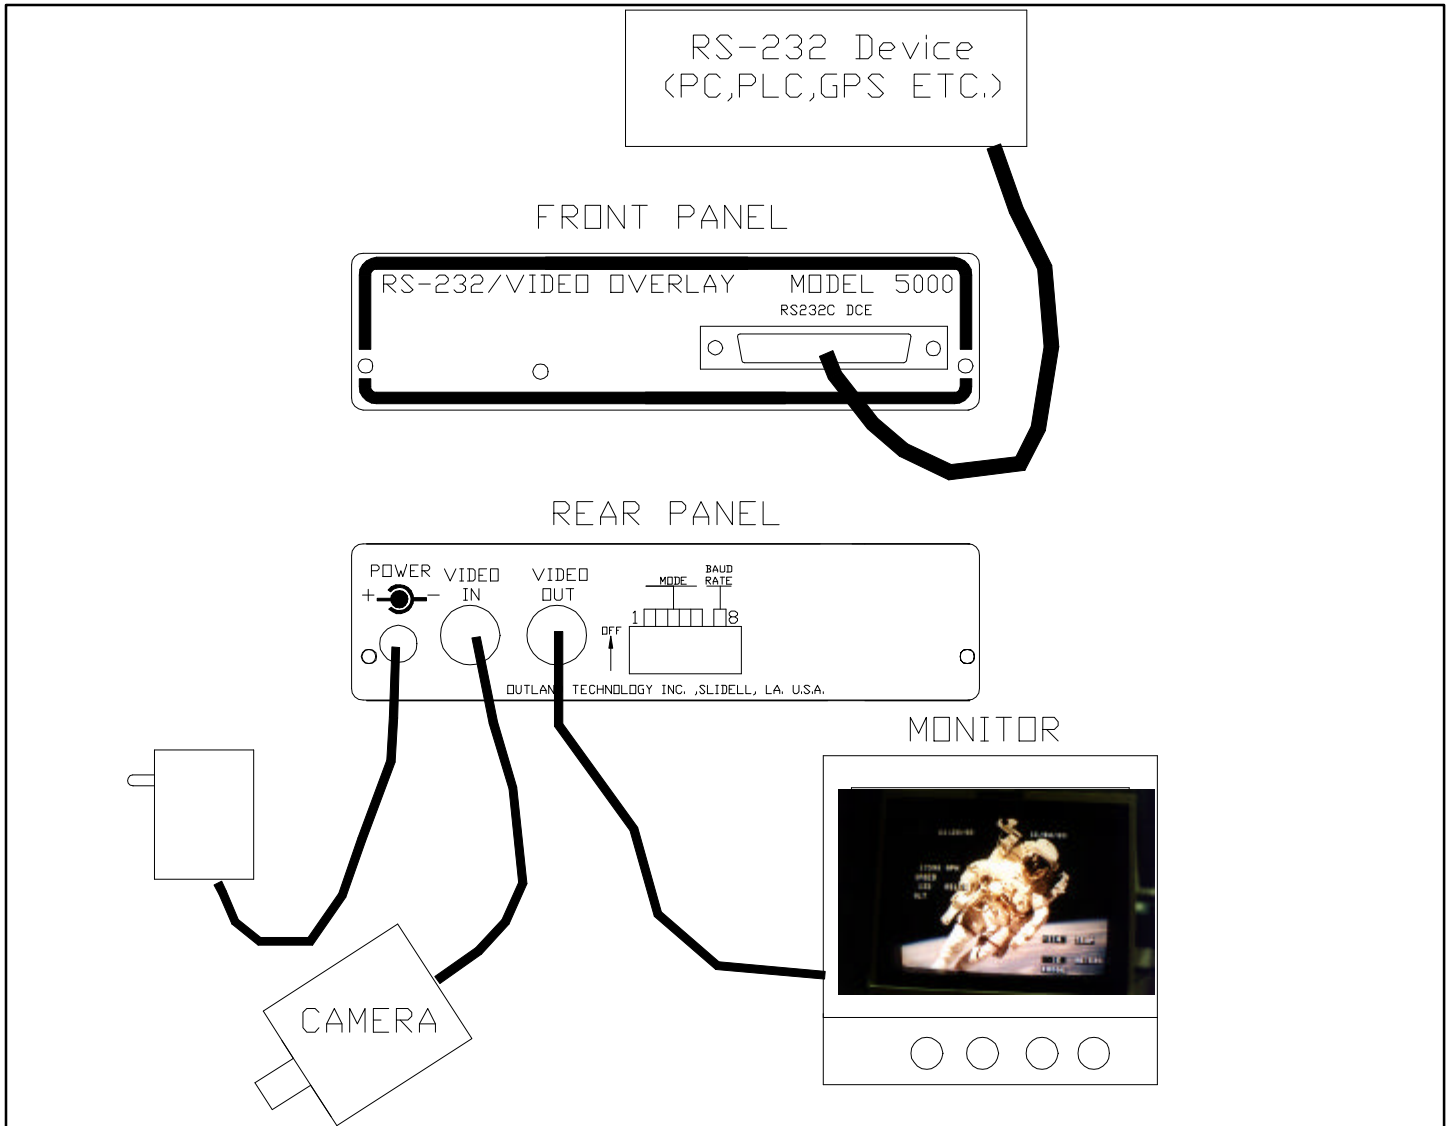

OUTLAND
TECHNOLOGY
INC.

RS-232/VIDEO OVERLAY MODEL 5000A

RS-232 DATA TO VIDEO ANNOTATION SYSTEM

Aug.,99

The RS-232/Video Overlay, Model 5000A, is a Video annotation system that can overlay a CCTV picture with Asynchronous RS-232 data from a PC, PLC, GPS or similar devices.

FEATURES:

- User Friendly
- Record data on VCR with Video
- NTSC or PAL format compatible
- Data rates up to 19.2K
- 24 lines by 43 character display
- Multiple protocols supported
- NMEA-0183 input for GPS display

SPECIFICATIONS:

- Size.....1.5”h x 5.5”w x 7.5” d
- Power..... 9-16 VDC @ 150ma.
(115 VAC wall mt. PS supplied)
- Video Interface... 1-1.5 VPP In/Out
- RS-232 Interface... DCE, 25 pin “D”