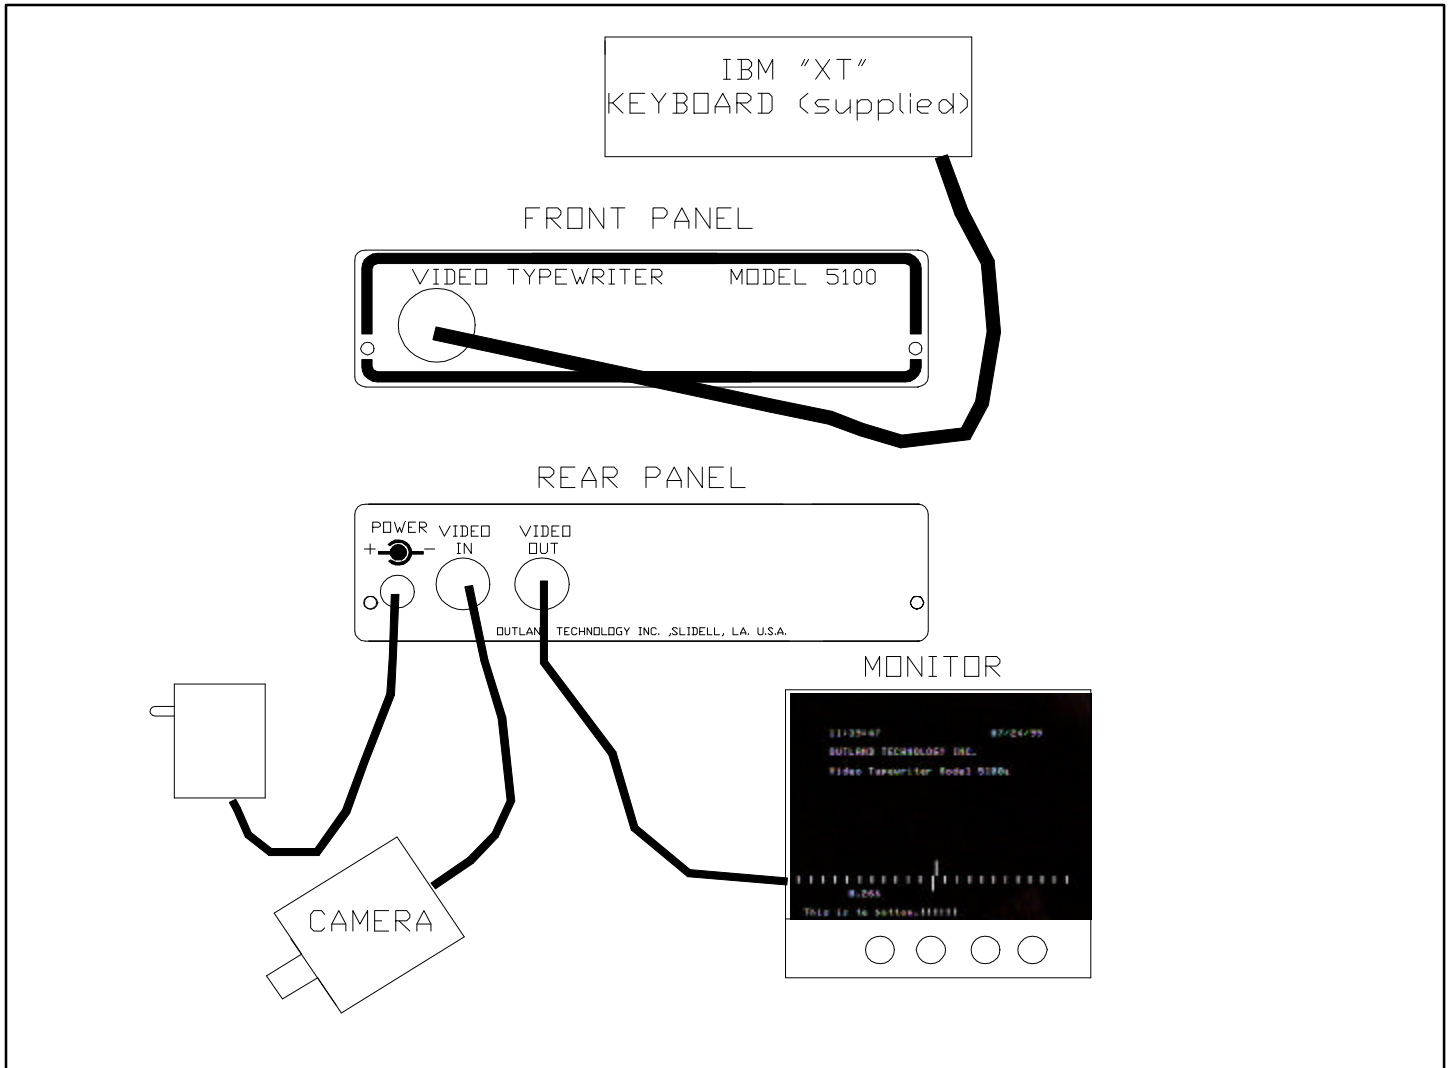

OUTLAND
TECHNOLOGY
INC.

VIDEO TYPEWRITER MODEL 5100A

TIME/DATE AND TEXT TO VIDEO

Aug., 99

The Video Typewriter, Model 5100A, is a Video annotation system that can overlay a CCTV picture with Time/date and 10 pages of text.

FEATURES:

- User Friendly.
- Record data on VCR with Video.
- NTSC or PAL format compatible.
- 10 pages of text.
- 24 lines by 43 character display.
- Time and/or date.
- Scalable Video Ruler.
- Video pointer (crosshair).

SPECIFICATIONS:

- Size.....1.5”h x 5.5”w x 7.5” d
- Power..... 9-16 VDC @ 150ma.
(115 VAC wall mt. PS supplied)
- Video Interface... 1-1.5 VPP In/Out
- Keyboard Interface..IBM AT (supplied)