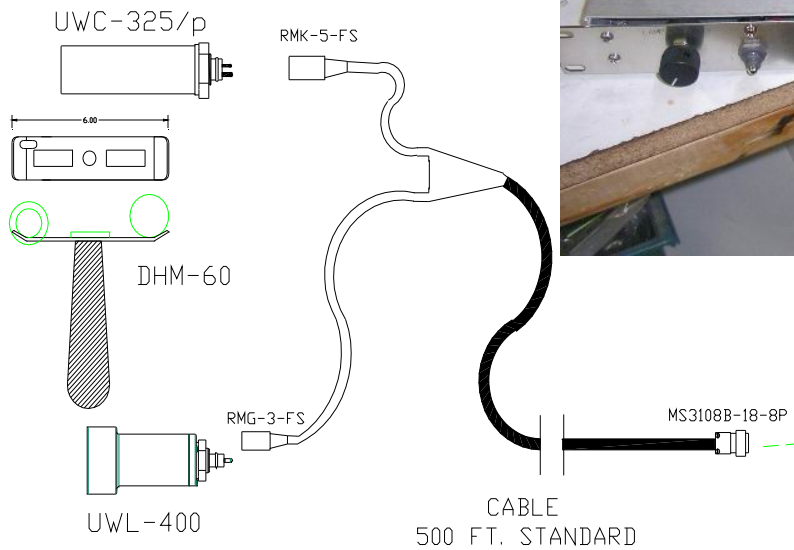

# RACK MOUNTABLE CAMERA/LIGHT CONTROLLER MODEL CU-3200

FOR CAMERAS AND LED LIGHTS W/AUDIO.

July,09

**APPLICATIONS INCLUDE: POWER SUPPLY FOR CUSTOMERS WITH THEIR OWN  
DVR AND MONITOR.**

### FEATURES:

- Isolated power supply for light.
- Variable light control.
- Audio mic/line mixer for recording.

### ELECTRICAL:

- Power.....110-240 VAC @ 2.0 amps.
- Light output..... 24 Vdc @ 1.5 amps. Max.
- Camera power.... 14.5VDC @ 1.0 amp Max.
- Cable connector.....MS3102-18-08S
- Video and Audio ..... RCA jacks.

### MECHNAICAL:

- Size ..... 19"w x 1.75" h x 14" d.
- Weight ..... 6 lbs.