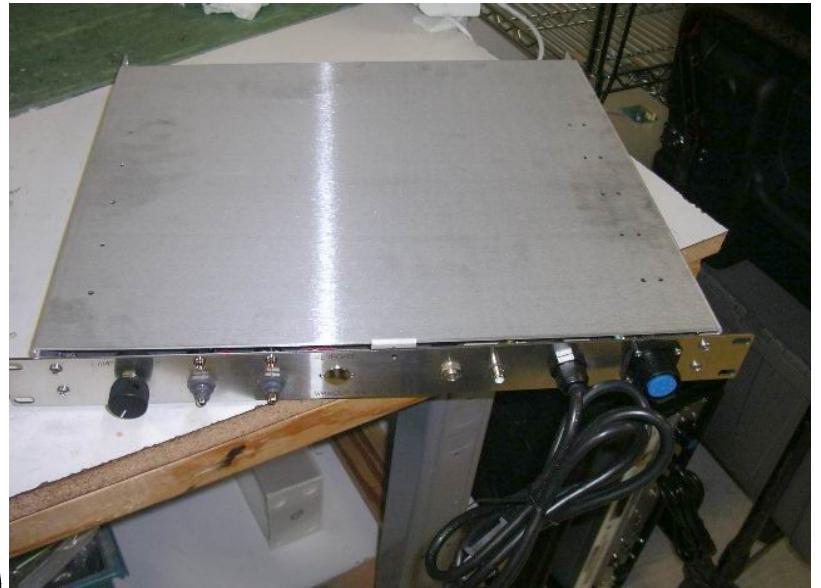

# RACK MOUNTABLE CAMERA/LIGHT CONTROLLER MODEL CU-3200

FOR CAMERAS AND LED LIGHTS W/AUDIO.

July,09

**APPLICATIONS INCLUDE: POWER SUPPLY FOR CUSTOMERS WITH THEIR OWN  
DVR AND MONITOR.**

### FEATURES:

- Isolated power supply for light.
- Variable light control.
- Audio mic/line mixer for recording.

### ELECTRICAL:

- Power.....110-240 VAC @ 2.0 amps.
- Light output..... 24 Vdc @ 1.5 amps. Max.
- Camera power.... 14.5VDC @ 1.0 amp Max.
- Cable connector.....MS3102-18-08S
- Video and Audio ..... RCA jacks.

### MECHNAICAL:

- Size ..... 19"w x 1.75" h x 14" d.
- Weight ..... 6 lbs.