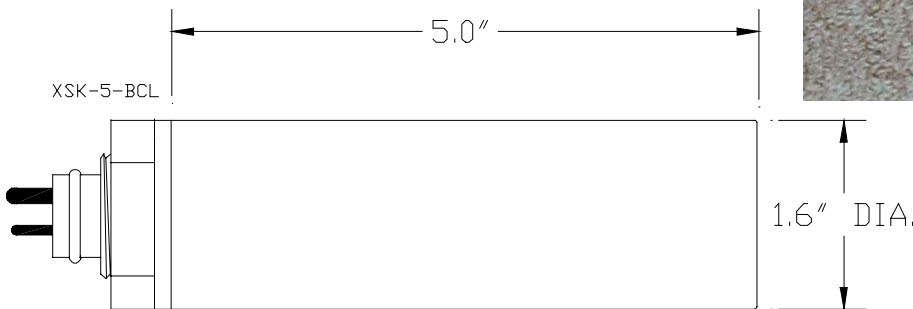

# MINI CAMERAS MODEL UWC-300/P, &325/P

0010627F

HELMET MOUNTABLE UNDERWATER COLOR  
AND BLACK & WHITE VIDEO CAMERAS

JAN. 05

USES INCLUDE: HELMET MOUNT, MANIPULATOR ARM, HAND-HELD, DROP CAMERA, ETC.

MODEL#	UWC-300 (BLACK & WHITE)	UWC-325 (COLOR)
Image Device	1/3" Exview CCD Sensor 411,000, Pixels.	1/3" Exview CCD Sensor 379,000 Pixels.
Sensitivity	.0003 lux @f1.2	0.01 lux
Resolution	600 Horz. lines.	480+ Horz. lines
PWR (12-24 VDC)	@ 110 ma.	@ 120 ma.
Lens	E-Iris, 3.6mm f1.4	E-Iris, 3.6mm f1.4
Horz. FOV	70 deg.	70 deg.

**MECHANICAL:**

Length..... 5 in. (125mm)  
(excluding connector).  
Diameter..... 1.58 in. (40mm)  
Weight..... Dry 6 oz. (.2kg)  
Wet 3 oz. (.08kg)  
Depth Rating..... 1000 ft. (300 m)  
Housing..... Black Delrin

**CONNECTOR:**

Standard Connector..... XSK-5-BCL  
(Mate is RMK-5-FS)

**OPTIONS:**

- 1. Video (White)
  - 2. Ground/Common (Black)
  - 3. +12-24 VDC (Green)
- 
- 1. CCIR (PAL) Format
  - 2. Customer specified connector
  - 3. Stainless housing, (2k & 6km)