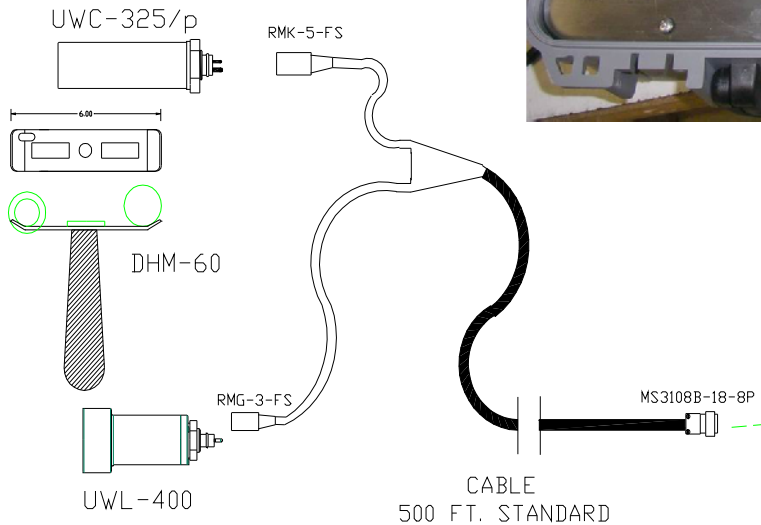

**STAND ALONE
POWER SUPPLY FOR
CUSTOMERS WITH THEIR OWN
RECORDER AND MONITOR.
LED LIGHT ONLY.**

FEATURES:

- Isolated power supply for light.
- Variable light control.

Option:

- TV Typewriter, 5100A/I
- Video Capture with USB 2.0 out.

ELECTRICAL:

- Power..... 110-240 VAC @ 2.0 amps.
- Light output..... 24 Vdc @ 1.5 amps. Max.
- Camera power.... 14.5VDC @ 1.0 amp Max.
- Cable connector..... MS3102-18-08S
- Video RCA jack.

MECHNAICAL:

- Size 14" w x 6" h x 10.5" d.
- Weight 10 lbs