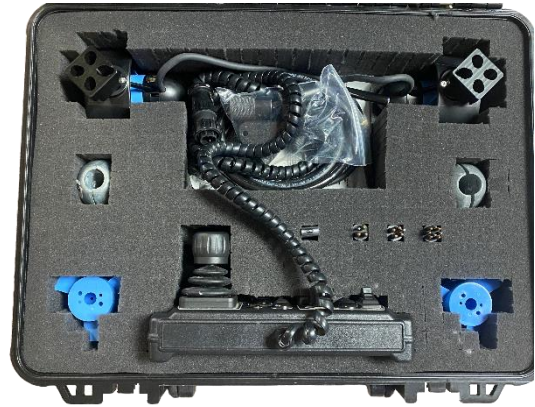

## ROV-1500 Standard Spares Kit

**NOTE:**

- Additional spares options can be chosen from the Spares Add-On List.
- Hand controller is not part of spares kit, spares box is used for transport of hand controller only.

Qty Each	Part #	Description
2	01-0108	T200 Thruster Assembly with Connector
1	03-0173	BR Silicone Grease
3	03-0087-LH	T-200 LH Prop
3	03-0087-RH	T-200 RH Prop
2	03-0324	Shaft Anode 3/4in
4	03-0343	Slide-In T-Nut 1/4-20, SS
1	03-0344	Screwdriver with reversible bit
1	03-0381	ROV Thumb Drive
2	11-0491	Thruster Quick Release Plug
2	11-0761	Half Weight Adaptor
8	12-2599	THMS M3 X 8, FT, 18-8SS
10	12-2435	#10 x 1in Truss head Sheetmetal Screw, SS
10	12-2462	#10 x 1/2in Truss Head Sheetmetal Screw
1	25-0074	3M Straight Splice Mold Kit
1	26-0013	Connector In-Line 3 Pin Female Micro Wet-Con
1	26-0022	Connector In-Line 8 Pin Female Micro Wet-Con Cat5
3	26-0041	Locking Sleeve MCDLS-F
1	26-0042	Locking Sleeve MCDLS-M
1	26-0058	Dummy Plug 8 Pin Male Micro Wet-Con
1	26-0060	Dummy Plug 4 Pin Male Micro Wet-Con
1	26-0061	Dummy Plug 3 Pin Male Micro Wet-Con