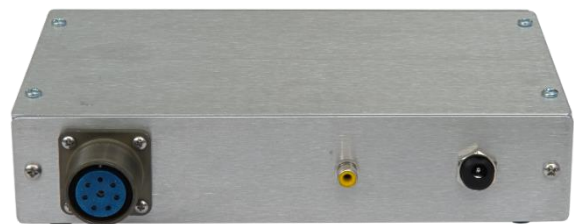

**STAND ALONE POWER SUPPLY  
FOR CUSTOMERS WITH THEIR  
OWN RECORDER AND MONITOR  
WITH VIDEO TYPEWRITER.  
LED LIGHTS ONLY.**

**AC POWER DIAGRAM**

**DC POWER DIAGRAM**

**FEATURES:**

- Isolated power supply for light output.
- Variable light control.

**MECHANICAL:**

Dimensions.....8.5 in. W x 5.5 in. D x 1.75 in. H  
(21.6 cm W x 14 cm D x 4.45 cm H)  
Weight.....2 lbs. (0.91 kg)

**ELECTRICAL (DC or Battery Input):**

Input Voltage.....10-30 VDC  
Power.....5 Watts Max  
Light Supply.....24 VDC @ 1.5 A Max  
Camera Supply.....15 VDC @ 0.5 A Max  
Cable Connector.....MS3102-18-08S  
Video Output.....RCA Jack

**ELECTRICAL (AC or Power Brick Input):**

Input Voltage.....110-240 VDC  
Power.....5.0 A @ 110 VAC  
Light Supply.....24 VDC @ 1.5 A Max  
Camera Supply.....15 VDC @ 0.5 A Max  
Cable Connector.....MS3102-18-08S  
Video Output.....RCA Jack