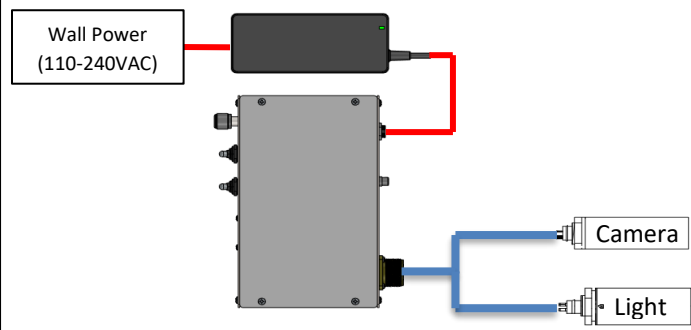

**STAND ALONE POWER SUPPLY  
FOR CUSTOMERS WITH THEIR  
OWN RECORDER AND MONITOR  
WITH VIDEO TYPEWRITER.  
LED LIGHTS ONLY.**

**AC POWER DIAGRAM**

**DC POWER DIAGRAM**

**FEATURES:**

- Isolated power supply for light output.
- Variable light control.

**MECHANICAL:**

Dimensions.....8.5 in. W x 5.5 in. D x 1.75 in. H  
(21.6 cm W x 14 cm D x 4.45 cm H)  
Weight.....2 lbs. (0.91 kg)

**ELECTRICAL (DC or Battery Input):**

Input Voltage.....10-30 VDC  
Power.....5 Watts Max  
Light Supply.....24 VDC @ 1.5 A Max  
Camera Supply.....15 VDC @ 0.5 A Max  
Cable Connector.....MS3102-18-08S  
Video Output.....RCA Jack

**ELECTRICAL (AC or Power Brick Input):**

Input Voltage.....110-240 VDC  
Power.....5.0 A @ 110 VAC  
Light Supply.....24 VDC @ 1.5 A Max  
Camera Supply.....15 VDC @ 0.5 A Max  
Cable Connector.....MS3102-18-08S  
Video Output.....RCA Jack