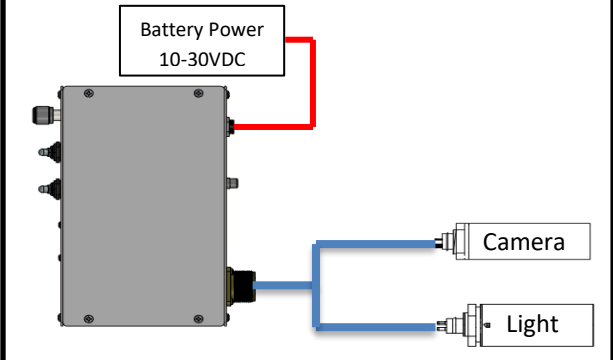

**STAND ALONE POWER SUPPLY  
FOR CUSTOMERS WITH THEIR  
OWN RECORDER AND MONITOR  
WITH VIDEO TYPEWRITER.  
LED LIGHTS ONLY.**

**AC POWER DIAGRAM**

**DC POWER DIAGRAM**

**FEATURES:**

- Isolated power supply for light output.
- Variable light control.

**MECHANICAL:**

Dimensions.....8.5 in. W x 5.5 in. D x 1.75 in. H  
(21.6 cm W x 14 cm D x 4.45 cm H)  
Weight.....2 lbs. (0.91 kg)

**ELECTRICAL (DC or Battery Input):**

Input Voltage.....10-30 VDC  
Power.....5 Watts Max  
Light Supply.....24 VDC @ 1.5 A Max  
Camera Supply.....15 VDC @ 0.5 A Max  
Cable Connector.....MS3102-18-08S  
Video Output.....RCA Jack

**ELECTRICAL (AC or Power Brick Input):**

Input Voltage.....110-240 VDC  
Power.....5.0 A @ 110 VAC  
Light Supply.....24 VDC @ 1.5 A Max  
Camera Supply.....15 VDC @ 0.5 A Max  
Cable Connector.....MS3102-18-08S  
Video Output.....RCA Jack