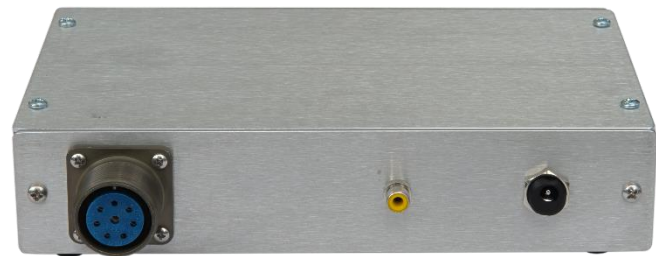

**STAND ALONE POWER  
SUPPLY FOR CUSTOMERS  
WITH THEIR OWN  
RECORDER AND MONITOR.  
LED LIGHTS ONLY.**

**FEATURES:**

- Isolated power supply for light output.
- Variable light control.

**MECHANICAL:**

Dimensions..... 8.5 in. W x 5.5 in. D x 1.75 in. H  
(21.6 cm W x 14 cm D x 4.45 cm H)  
Weight..... 2 lbs. (0.91 kg)

**ELECTRICAL:**

Input Voltage..... 110-240 VAC  
Power..... 2.0 A @ 110 VAC  
Light Supply..... 24 VDC @ 1.5 A Max  
Camera Supply..... 14.5 VDC @ 1.0 A Max  
Cable Connector..... MS3102-18-08S  
Video Output..... RCA Jack