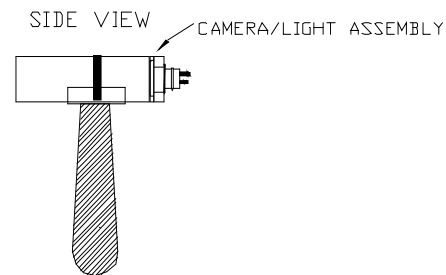

**STAND ALONE POWER  
SUPPLY FOR CUSTOMERS  
WITH THEIR OWN  
RECORDER AND MONITOR.  
LED LIGHTS ONLY.**

**FEATURES:**

- Isolated power supply for light output.
- Variable light control.

**MECHANICAL:**

Dimensions..... 8.5 in. W x 5.5 in. D x 1.75 in. H  
(21.6 cm W x 14 cm D x 4.45 cm H)  
Weight..... 2 lbs. (0.91 kg)

**ELECTRICAL:**

Input Voltage..... 110-240 VAC  
Power..... 2.0 A @ 110 VAC  
Light Supply..... 24 VDC @ 1.5 A Max  
Camera Supply..... 14.5 VDC @ 1.0 A Max  
Cable Connector..... MS3102-18-08S  
Video Output..... RCA Jack