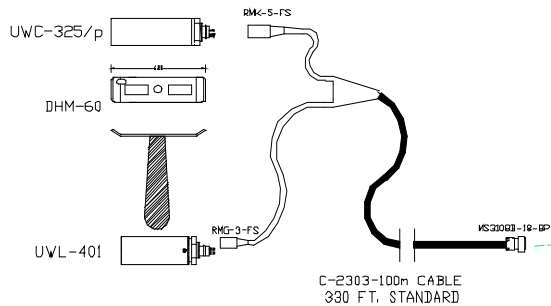

**STAND ALONE POWER  
SUPPLY FOR CUSTOMERS  
WITH THEIR OWN  
RECORDER AND MONITOR.  
LED LIGHTS ONLY.**

**FEATURES:**

- Isolated power supply for light output.
- Variable light control.

**MECHANICAL:**

Dimensions..... 8.5 in. W x 5.5 in. D x 1.75 in. H  
(21.6 cm W x 14 cm D x 4.45 cm H)  
Weight..... 2 lbs. (0.91 kg)

**ELECTRICAL:**

Input Voltage..... 110-240 VAC  
Power..... 2.0 A @ 110 VAC  
Light Supply..... 24 VDC @ 1.5 A Max  
Camera Supply..... 14.5 VDC @ 1.0 A Max  
Cable Connector..... MS3102-18-08S  
Video Output..... RCA Jack