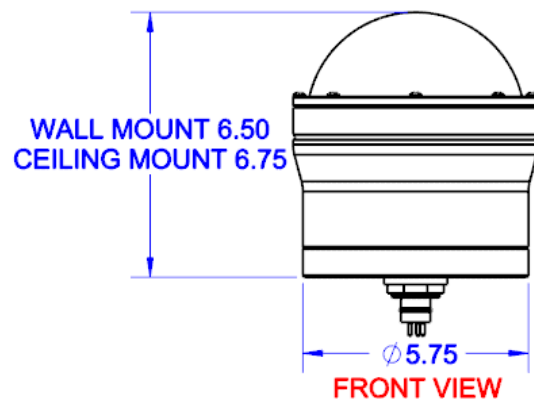

- **INTERNAL PAN/TILT**
- **ZOOM/FOCUS**
- **SD OR HD COLOR**
- **10x OPTICAL ZOOM**
- **STANDARD ORIENTATION: WALL MOUNT**

**TOP VIEW**

**FRONT VIEW**

USES INCLUDE: ROV, LAUNCH CAGE, DROP CAMERA, TOW SLED, ETC.

**MECHANICAL:**

Diameter.....	6.25 in. (159 mm)
Length (excluding connector):	
Wall Mount.....	6.5 in. (165 mm)
Ceiling Mount.....	6.75 in. (171mm)
Weight in air.....	Aluminum 7.0 lbs. (3.2 kg)
	Plastic 4.5 lbs. (2.0 kg)
Weight in water.....	Aluminum: 1.5 lbs. (0.68 kg)
	Plastic: 1.0 lbs. (0.5 kg) buoyant
Depth Rating.....	Aluminum: 3280 ft. (1000 m)
	Plastic: 2625 ft. (800 m)
Housing Material.....	Aluminum (Delrin optional)
Port Material.....	Acrylic

**CAMERA PROPERTIES:**

SD Image Device.....	1/4 in. Color CCD Sensor (1020 H x 508 V pixels)
HD Image Device (type AHD).....	1/2.9 in. Color 1080P (1920x1080 pixels)
Sensitivity.....	0.2 lux
Resolution.....	SD 700TVL, HD 1080P
Lens.....	SD 5.5-55mm, HD 4.5-45mm
Zoom.....	10:1 optical
Focus.....	Auto or remote, macro to infinity
Standard Format.....	NTSC