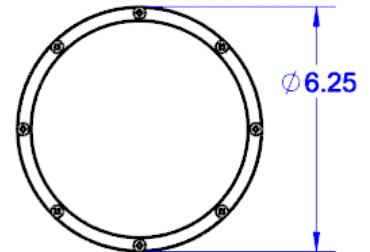

- **INTERNAL PAN/TILT**
- **ZOOM/FOCUS**
- **SD OR HD COLOR**
- **10x OPTICAL ZOOM**
- **STANDARD ORIENTATION: WALL MOUNT**

**TOP VIEW**

**FRONT VIEW**

USES INCLUDE: ROV, LAUNCH CAGE, DROP CAMERA, TOW SLED, ETC.

**MECHANICAL:**

Diameter.....	6.25 in. (159 mm)
Length (excluding connector):	
Wall Mount.....	6.5 in. (165 mm)
Ceiling Mount.....	6.75 in. (171mm)
Weight in air.....	Aluminum 7.0 lbs. (3.2 kg)
	Plastic 4.5 lbs. (2.0 kg)
Weight in water.....	Aluminum: 1.5 lbs. (0.68 kg)
	Plastic: 1.0 lbs. (0.5 kg) buoyant
Depth Rating.....	Aluminum: 3280 ft. (1000 m)
	Plastic: 2625 ft. (800 m)
Housing Material.....	Aluminum (Delrin optional)
Port Material.....	Acrylic

**CAMERA PROPERTIES:**

SD Image Device.....	1/4 in. Color CCD Sensor (1020 H x 508 V pixels)
HD Image Device (type AHD).....	1/2.9 in. Color 1080P (1920x1080 pixels)
Sensitivity.....	0.2 lux
Resolution.....	SD 700TVL, HD 1080P
Lens.....	SD 5.5-55mm, HD 4.5-45mm
Zoom.....	10:1 optical
Focus.....	Auto or remote, macro to infinity
Standard Format.....	NTSC