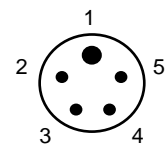

- ZOOM/FOCUS
- SD OR HD COLOR
- 10x OPTICAL ZOOM
- COMPACT SIZE

USES INCLUDE: ROV, LAUNCH CAGE, DROP CAMERA, TOW SLED, ETC.

**MECHANICAL:**

Diameter..... 2.5 in. (63.5 mm)  
 Length (excluding connector)..... 5.0 in. (127 mm)  
 Weight in air..... 1.0 lb. (0.45 kg)  
 Weight in seawater..... 2 oz. (0.06 kg)  
 Depth Rating..... 1,500 ft. (460 m)  
 Housing Material..... Delrin  
 Port Material..... Acrylic

**CAMERA PROPERTIES:**

SD Image Device..... 1/4 in. Color CCD Sensor  
 (1020 H x 508 V pixels)  
 HD Image Device (type AHD)..... 1/2.9 in. Color 1080P  
 (1920x1080 pixels)  
 Sensitivity..... 0.2 lux  
 Resolution..... SD 700TVL, HD 1080P  
 Zoom..... 10:1 optical  
 Focus..... Auto or manual  
 Standard Format..... NTSC

Looking at the male pins on the back of the camera

**OPTIONS:**

1. High Definition 1080P Camera
2. CCIR (PAL) Format
3. Deep Water Aluminum Housing, 3,280 ft (1000m)
4. Connector Options