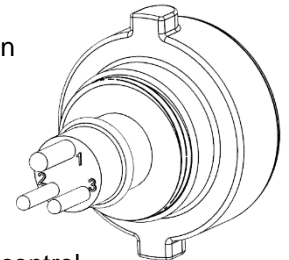

MECHANICAL:

Diameter	1.62 in. (41 mm)
Length (excluding connector)	4 in. (102 mm)
Weight in air	0.48 lbs. (0.22 kg)
Weight in seawater	0.18 lbs. (0.08 kg)
Depth Rating	6,560 ft. (2000 m)
Housing Material	Anodized Aluminum
Port Material	Glass

ELECTRICAL:

Input Voltage	24 VDC
Power	20 Watts (Typical)
Analog Dimming	24VDC to 0VDC (0% to 100%)
Light Full on at 0 VDC control and Full off at 24 VDC	

LIGHT PROPERTIES:

Light Output	1,100 lux @ 1 m (2,500 lumens; Equiv. to 150 Watt Halogen)
Color Temperature	3,000 K
Beam Angle	100 degrees

CONNECTOR:

Standard Connector	11-0004
Mate for Standard Connector	RMG-3-FS

1. Power (+)
2. Power Return / Common
3. 0-24 VDC Control

OPTIONS:

- RS485 Digital dimming control
- Connector options