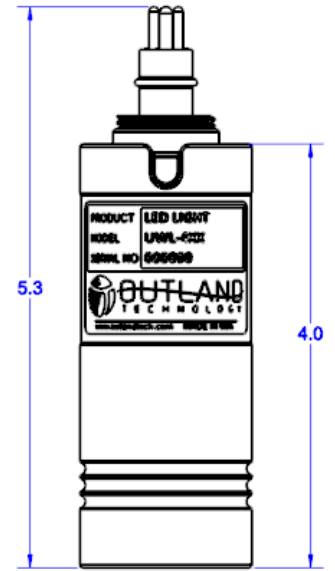

- EQUIVALENT TO 150 WATT HALOGEN
- CAN OPERATE IN WATER OR AIR
- 24 VDC, 20 WATTS
- 2,500 LUMENS

**CAUTION: EXTREMELY BRIGHT
DO NOT LOOK DIRECTLY INTO LIGHT!**

TOP VIEW

FRONT VIEW

APPLICATIONS INCLUDE: UNDERWATER CAMERA OR WORK LIGHTS

MECHANICAL:

Diameter	1.62 in. (41 mm)
Length (excluding connector)	4 in. (102 mm)
Weight in air	0.48 lbs. (0.22 kg)
Weight in seawater	0.18 lbs. (0.08 kg)
Depth Rating	6,560 ft. (2000 m)
Housing Material	Anodized Aluminum
Port Material	Glass

ELECTRICAL:

Input Voltage	24 VDC
Power	20 Watts (Typical)
Analog Dimming	24VDC to 0VDC (0% to 100%)
Light Full on at 0 VDC control and Full off at 24 VDC	

LIGHT PROPERTIES:

Light Output	1,100 lux @ 1 m (2,500 lumens; Equiv. to 150 Watt Halogen)
Color Temperature	3,000 K
Beam Angle	100 degrees