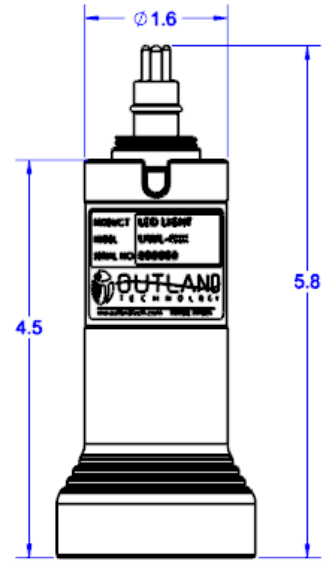

- EQUIVALENT TO 300 WATT HALOGEN
- CAN OPERATE IN WATER OR AIR
- 24 VDC, 36 WATTS
- 5,000 LUMENS

**CAUTION: EXTREMELY BRIGHT
DO NOT LOOK DIRECTLY INTO LIGHT!**

TOP VIEW

FRONT VIEW

APPLICATIONS INCLUDE: UNDERWATER CAMERA OR WORK LIGHTS

MECHANICAL:

Diameter.....	2.5 in. (63.5 mm)
Length (excluding connector).....	4.6 in. (117 mm)
Weight in air.....	0.67 lbs. (0.30 kg)
Weight in seawater.....	0.27 lbs. (0.12 kg)
Depth Rating.....	4000 ft. (1200 m)
Housing Material.....	Anodized Aluminum
Port Material.....	Acrylic

ELECTRICAL:

Input Voltage.....	24 VDC
Power.....	36 Watts
Analog Dimming.....	24VDC to 0VDC (0% to 100%)
Light Full on at 0 VDC control and Full off at 24 VDC	

LIGHT PROPERTIES:

Light Output.....	2200 lux @ 1 m (5000 lumens; Equiv. to 300-Watt Halogen)
Color Temperature.....	3000 K
Beam Angle.....	100 degrees